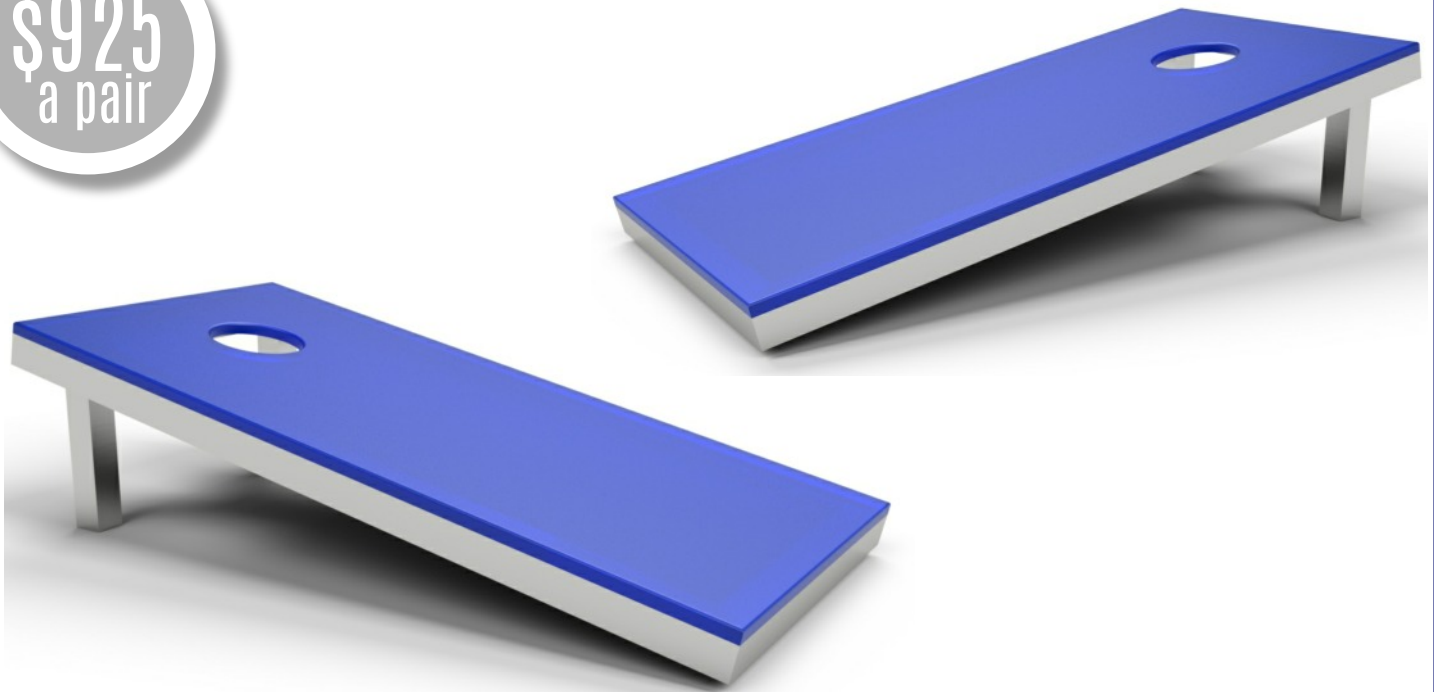

\$925
a pair

CORNHOLE BOARDS

BUDGET FRIENDLY • STAINLESS STEEL FRAME • VANDAL RESISTANT

- Add entertainment for all ages to your park or outdoor area
- Stainless steel frame and sheet plastic top make these boards perfect for all seasons and weather
- Durable and low maintenance
- Regulation size and Surface mounted
- Bean bags not included